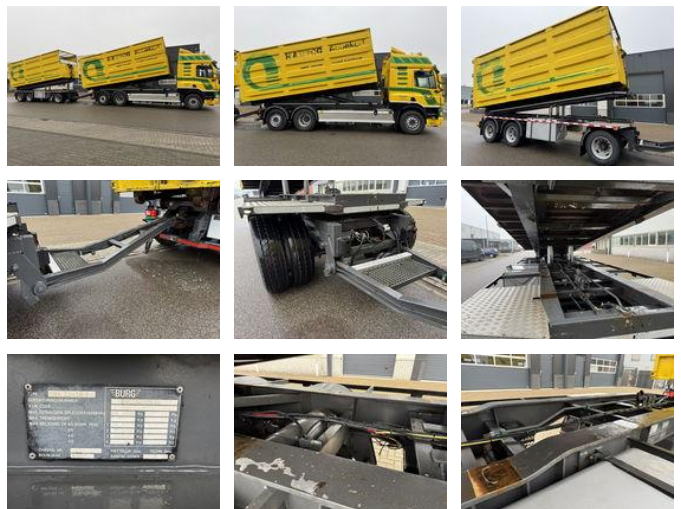

DAF CF 460 CF85-460 6x2 VDL Hook system

General features

Brand	DAF
Model	CF 460
Subcategory	Container
Container system	hook
Licence plate	28-BBT-8
Odometer reading	305.218km
Construction year	2013
Date of first registration	23-05-2013
Condition	Used
General condition	Very good
Fuel	Diesel
Emission class	Euro 5
Reference	TT10947

Characteristics

Empty weight	11.945kg
Load capacity	16.055kg
GWV	28.000kg
Cabin	Sleeper cabin
Cylinder contents	12.902cc

DAF CF 460 CF85-460 6x2 VDL Hook system

Technical specifications

Number of axes	3
Axis configuration	6x2
Transmission	Automatic
Engine output	460hp