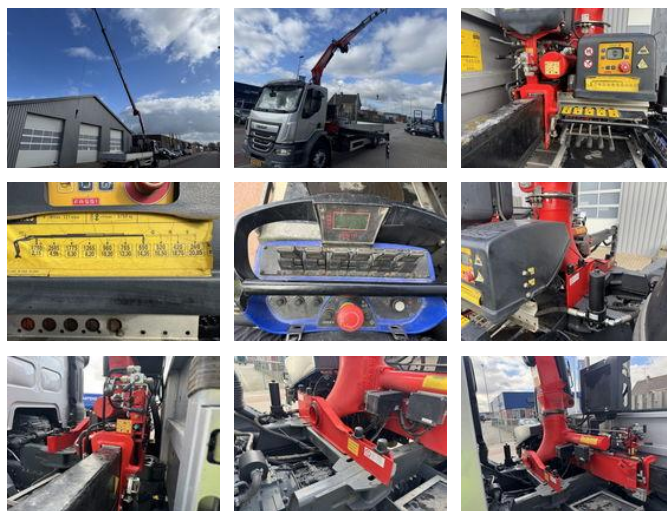

DAF LF 290 Fassi F155, Winde, Winch, Lier (2.070 Kg)

General features

Brand	DAF
Model	LF 290
Subcategory	Crane truck
Licence plate	51-BZZ-8
Odometer reading	74.000km
Construction year	2018
Date of first registration	17-07-2018
Color	Silver
Condition	Used
General condition	Very good
Fuel	Diesel
Emission class	Euro 6
Reference	TT10955

Characteristics

Empty weight	9.784kg
Load capacity	9.216kg
GVW	19.000kg
Length	931cm
Width	255cm
Cabin	No

DAF LF 290 Fassi F155, Winde, Winch, Lier (2.070 Kg)

Technical specifications

Number of axes	2
Axis configuration	4x2
Transmission	Automatic
Engine output	295hp