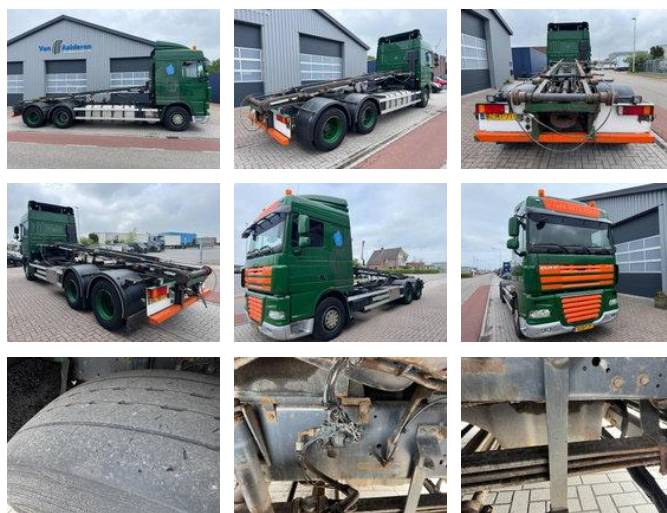

DAF XF 460 XF105-460 Manual, Retarder, Alu-Kipper, 10 Wheels

General characteristics

Brand	DAF
Model	XF 460
Subcategory	Drop side
License plate	BZ-HT-71
Meter reading	994.522km
Year of construction	2011
Date of first registration	14-07-2011
Condition	Used
General state	Very good
Fuel	Diesel
Emission class	Euro 5
Reference	TT11111

Properties

Single weight	11.610kg
Load capacity	16.388kg
GVW	28.000kg
Length	900cm
Width	250cm

Cabin

Sleeping cabin

Cylinder capacity

12.902cc

DAF XF 460 XF105-460 Manual, Retarder, Alu-Kipper, 10 Wheels

Technical specifications

Number of axes	3
Axis configuration	6x2
Transmission	Manual transmission
Assets	460hp

Description

Make of engine: DAF Tipper: Back = Dealer information = For more photos see: <https://www.thomastrucks.nl> Why you buy from Thomas Trucks? That choice is simple. Thomas Trucks is one of the independent trading companies worldwide in the field of used commercial vehicles. Here you can choose from an ever-changing stock of second hand trucks, tractors, trailers and trailers. Our offer includes all European brands, construction years and price ranges. Here you will always find a good vehicle for the right price! Thomas Trucks always has: - Sharp prices - Good service - Spacious, rapidly changing stock - Known quality - Decent business - We speak many languages - Accompaniment input and transport - (Export) license plate quickly arranged - Professional technical services - And more. Visit the website: www.thomastrucks.nl and view our complete range and competitive offers We are open 6 days a week. Do you need help with exporting, importing, or shipping your vehicle? Contact our sales team. Selling your current vehicle to us is also possible. We do our best to display the data as accurately as possible, however no rights can be derived from this data We can also arrange financing for you within the Netherlands.