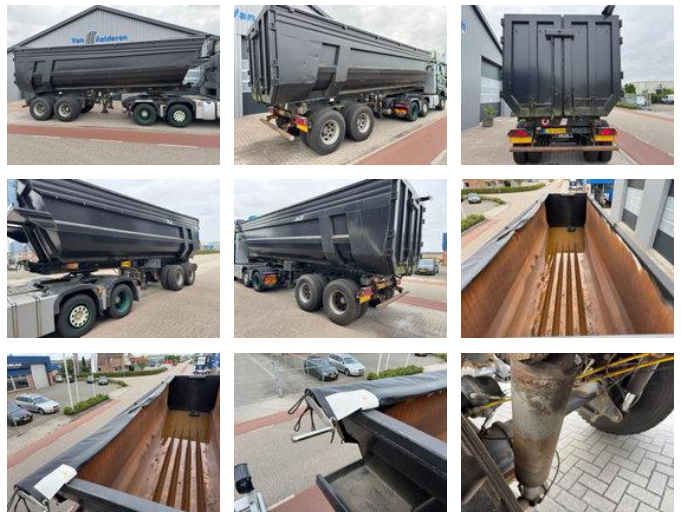

## Diversen Pellicano 35 m3 / 47.000 Kg Minerva Pellicano 35 m3 / 47.000 Kg

### General characteristics

Brand	Diversen
Subcategory	Tipper
License plate	OS-63-KR
Year of construction	2004
Date of first registration	30-08-2004
Condition	Used
General state	Very good
Reference	TT10990

### Properties

Single weight	10.170kg
Load capacity	36.830kg
GVW	47.000kg
Length	870cm
Width	255cm

## Description

Structure Volume: 35 m3 Material: Staal = More information = Tipper: Back = Dealer information = For more photos see: <https://www.thomastrucks.nl> Why you buy from Thomas Trucks? That choice is simple. Thomas Trucks is one of the independent trading companies worldwide in the field of used commercial vehicles. Here you can choose from an ever-changing stock of second hand trucks, tractors, trailers and trailers. Our offer includes all European brands, construction years and price ranges. Here you will always find a good vehicle for the right price! Thomas Trucks always has: - Sharp prices - Good service - Spacious, rapidly changing stock - Known quality - Decent business - We speak many languages - Accompaniment input and transport - (Export) license plate quickly arranged - Professional technical services - And more. Visit the website: [www.thomastrucks.nl](http://www.thomastrucks.nl) and view our complete range and competitive offers We are open 6 days a week. Do you need help with exporting, importing, or shipping your vehicle? Contact our sales team. Selling your current vehicle to us is also possible. We do our best to display the data as accurately as possible, however no rights can be derived from this data We can also arrange financing for you within the Netherlands.