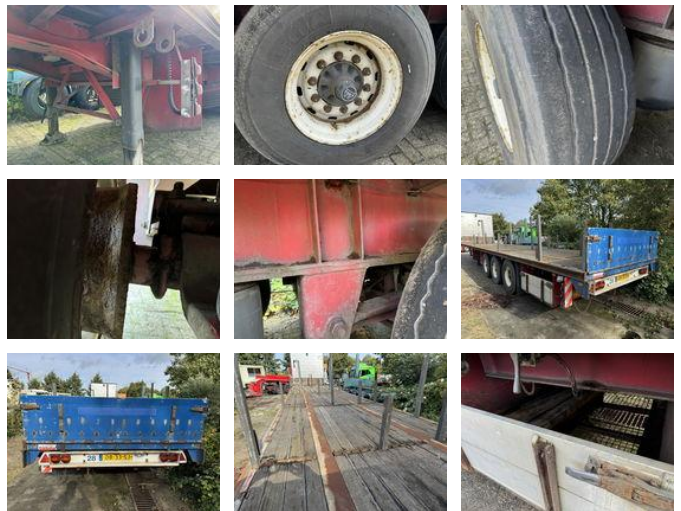

Groenewegen DRO-12-27 DRO-12-27 1991 Groenewegen DRO-12-27

General features

Brand	Groenewegen
Subcategory	Flatbed
Licence plate	OB-33-SJ
Construction year	1991
Condition	Used
General condition	Very good
Reference	TT11668

Characteristics

Empty weight	8.040kg
Load capacity	30.960kg
Max. weight	39.000kg
Length	1.389cm
Width	255cm

Groenewegen DRO-12-27 DRO-12-27 1991 Groenewegen DRO-12-27

Technical specifications

Number of axes

3

Description

Year of construction: 1991 = Dealer information = For more photos see: <https://www.thomastrucks.nl> Why you buy from Thomas Trucks? That choice is simple. Thomas Trucks is one of the independent trading companies worldwide in the field of used commercial vehicles. Here you can choose from an ever-changing stock of second hand trucks, tractors, trailers and trailers. Our offer includes all European brands, construction years and price ranges. Here you will always find a good vehicle for the right price! Thomas Trucks always has: - Sharp prices - Good service - Spacious, rapidly changing stock - Known quality - Decent business - We speak many languages - Accompaniment input and transport - (Export) license plate quickly arranged - Professional technical services - And more. Visit the website: www.thomastrucks.nl and view our complete range and competitive offers We are open 6 days a week. Do you need help with exporting, importing, or shipping your vehicle? Contact our sales team. Selling your current vehicle to us is also possible. We do our best to display the data as accurately as possible, however no rights can be derived from this data We can also arrange financing for you within the Netherlands.