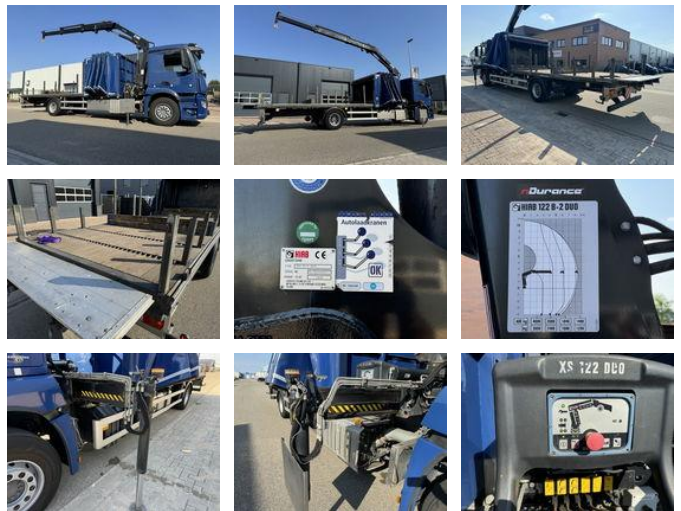

# Mercedes-Benz Antos 2036 HIAB 122 - B-2 Duo, RTS Plane Curtain

## General features

Brand	Mercedes-Benz
Model	Antos
Subcategory	Crane truck
Odometer reading	434.688km
Construction year	2016
Date of first registration	11-07-2016
Condition	Used
General condition	Very good
Fuel	Diesel
Emission class	Euro 6
Reference	TT10877

## Characteristics

Empty weight	12.535kg
Load capacity	6.965kg
Max. weight	19.500kg
Length	1.090cm
Width	255cm

Cabin

crew\_cabregularAntos

---

Cylinder contents

10.677cc

## Technical specifications

Number of axes	2
Axis configuration	4x2
Transmission	Automatic
assets	360hp