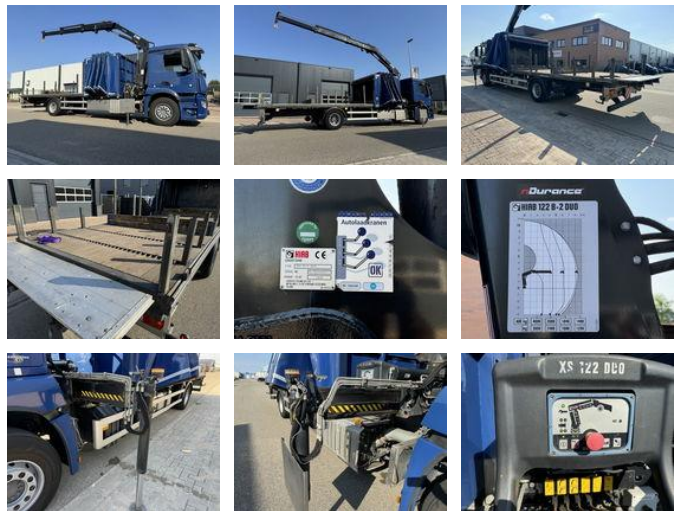

Mercedes-Benz Antos 2036 HIAB 122 - B-2 Duo, RTS Plane Curtain

General features

Brand	Mercedes-Benz
Model	Antos
Subcategory	Crane truck
Odometer reading	434.688km
Construction year	2016
Date of first registration	11-07-2016
Condition	Used
General condition	Very good
Fuel	Diesel
Emission class	Euro 6
Reference	TT10877