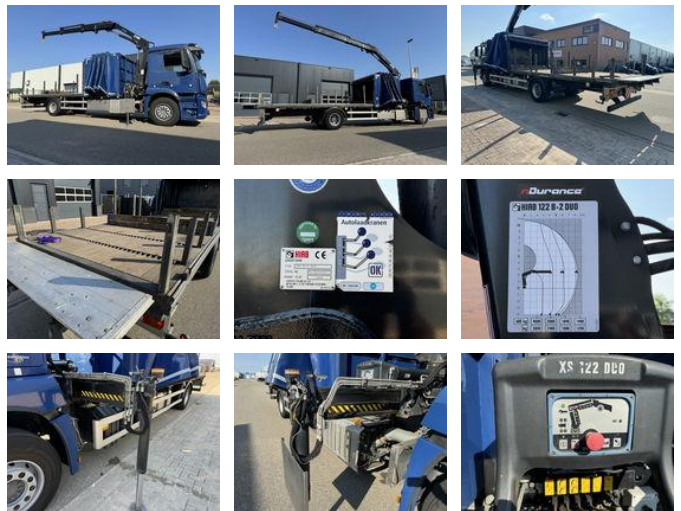

## Mercedes-Benz Antos 2036 HIAB 122 - B-2 Duo, Steel Staal Plane Curtain

### General features

Brand	Mercedes-Benz
Model	Antos
Subcategory	Crane truck
Odometer reading	434.688km
Construction year	2016
Date of first registration	11-07-2016
Condition	Used
General condition	Very good
Fuel	Diesel
Emission class	Euro 6
Reference	TT10877

### Characteristics

Empty weight	12.535kg
Load capacity	6.965kg
Max. weight	19.500kg
Length	1.090cm
Width	255cm

Cabin

crew\_cabregularAntos

---

Cylinder contents

10.677cc

## Technical specifications

Number of axes	2
Axis configuration	4x2
Transmission	Automatic
assets	360hp