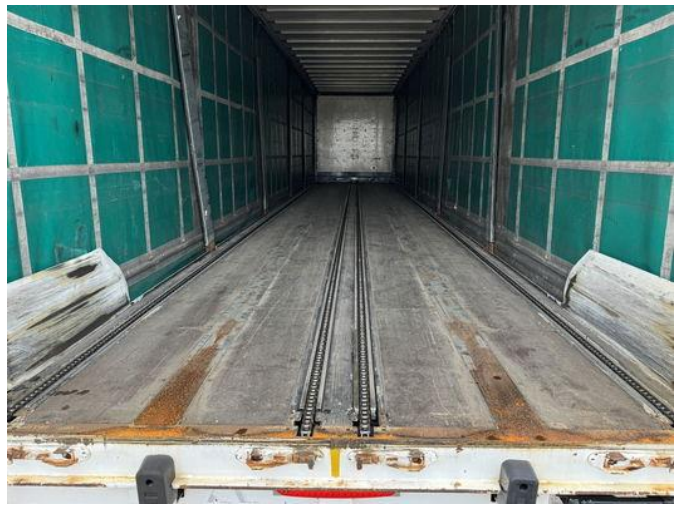

Pacton Asbreuk MPS-4 Chain system, Kettenschiene, Load Un Asbreuk MPS-4 Chain system, Kettenschiene, Load Unload System

General features

Brand	Pacton
Subcategory	Sliding curtain
Licence plate	OJ-68-RF
Construction year	2007
Date of first registration	09-03-2007
Condition	Used
General condition	Very good
Reference	TT11667

Characteristics

Empty weight	9.400kg
Load capacity	34.600kg
Max. weight	44.000kg
Length	1.389cm

Width

255cm

Pacton Asbreuk MPS-4 Chain system, Kettenschiene, Load Un Asbreuk MPS-4 Chain system, Kettenschiene, Load Unload System