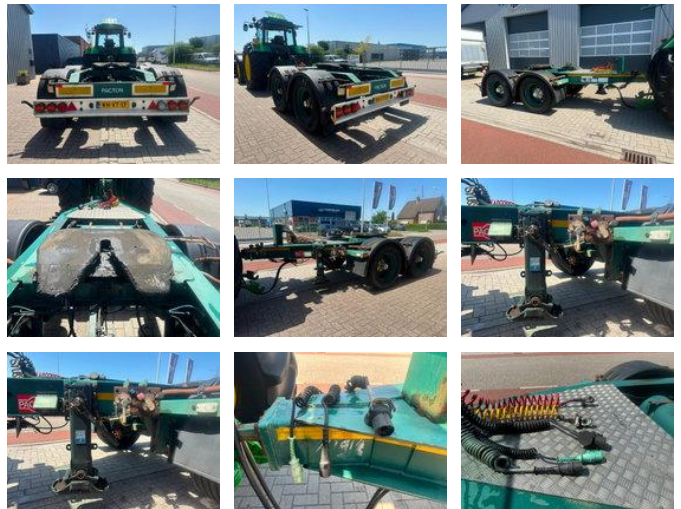

Pacton DXX.218 DXX.218

General characteristics

Brand	Pacton
Subcategory	Dolly
License plate	WN-VT-17
Year of construction	2004
Date of first registration	07-07-2004
Condition	Used
General state	Good
Reference	TT11116

Properties

Single weight	2.380kg
Load capacity	15.620kg
GVW	18.000kg
Length	486cm
Width	245cm
Serial number	XLDDXX21800049977

Pacton DXX.218 DXX.218

Technical specifications

Number of axes

2

Description

For more photos see: <https://www.thomastrucks.nl> Why you buy from Thomas Trucks? That choice is simple. Thomas Trucks is one of the independent trading companies worldwide in the field of used commercial vehicles. Here you can choose from an ever-changing stock of second hand trucks, tractors, trailers and trailers. Our offer includes all European brands, construction years and price ranges. Here you will always find a good vehicle for the right price! Thomas Trucks always has: - Sharp prices - Good service - Spacious, rapidly changing stock - Known quality - Decent business - We speak many languages - Accompaniment input and transport - (Export) license plate quickly arranged - Professional technical services - And more. Visit the website: www.thomastrucks.nl and view our complete range and competitive offers We are open 6 days a week. Do you need help with exporting, importing, or shipping your vehicle? Contact our sales team. Selling your current vehicle to us is also possible. We do our best to display the data as accurately as possible, however no rights can be derived from this data We can also arrange financing for you within the Netherlands.