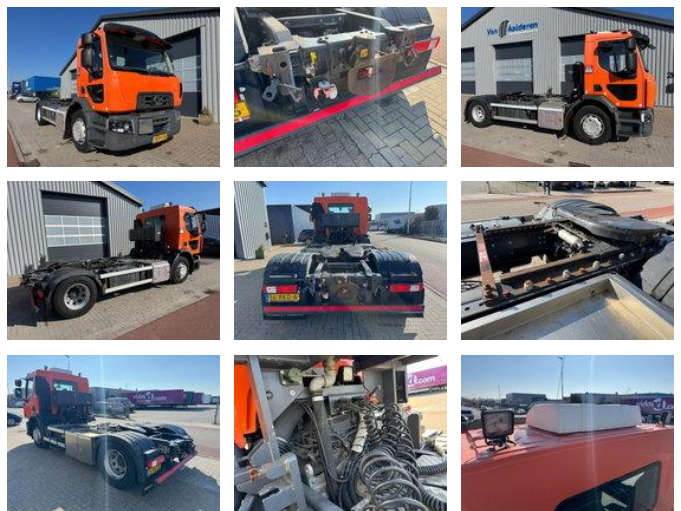

Renault D D-Wide, Vrachtwagen / Trekker Registratie, Vangmuil, Schuifschotel

General characteristics

Brand	Renault
Model	D
Subcategory	Cab over engine
License plate	16-BKD-6
Meter reading	86.238km
Year of construction	2017
Date of first registration	08-11-2017
Colour	Orange
Condition	Used
General state	Very good
Fuel	Diesel
Emission class	Euro 6
Reference	TT11087

Properties

Single weight	7.505kg
Load capacity	11.995kg
GVW	19.500kg
Length	637cm
Width	255cm