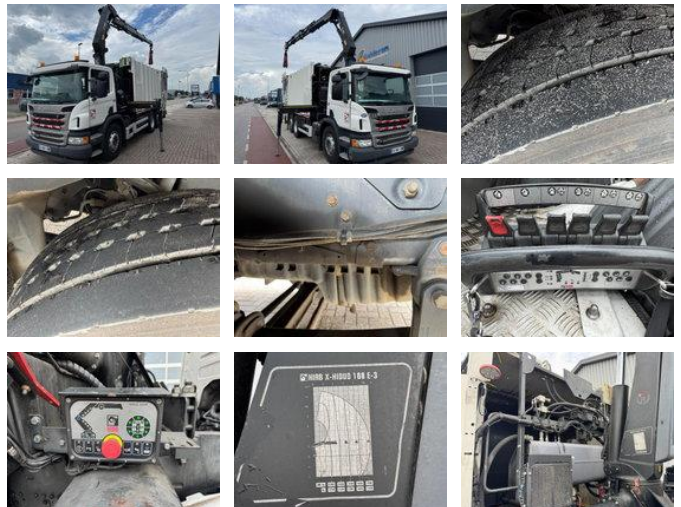

## Scania P360 6x2, HIAB 188 E-3, Chassis / Fahrgestell

### General characteristics

Brand	Scania
Model	P360
Subcategory	Crane truck
Meter reading	477.000km
Year of construction	2015
Date of first registration	05-11-2015
Colour	Wit
Condition	Used
General state	Good
Fuel	Diesel
Emission class	Euro 6
Reference	TT11995-A