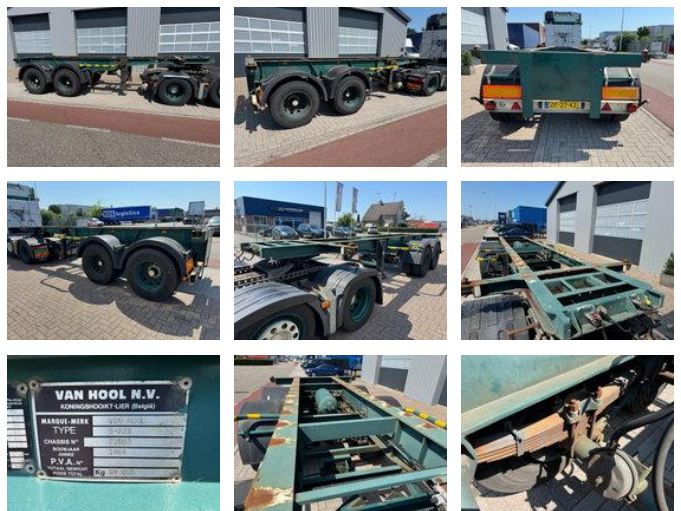

## Van Hool 20 Ft Container Chassis, Full Steel, Perfect Condi 20 Ft Container Chassis, Full Steel, Perfect Condition, 8 Tyers

### General characteristics

Brand	Van Hool
Subcategory	Container chassis
Container system	other
License plate	OF-27-42
Year of construction	1982
Date of first registration	26-07-1984
Condition	Used
General state	Very good
Reference	TT11122

### Properties

Single weight	3.540kg
Load capacity	24.460kg
GVW	28.000kg
Length	710cm
Width	246cm

# Van Hool 20 Ft Container Chassis, Full Steel, Perfect Condi 20 Ft Container Chassis, Full Steel, Perfect Condition, 8 Tyers